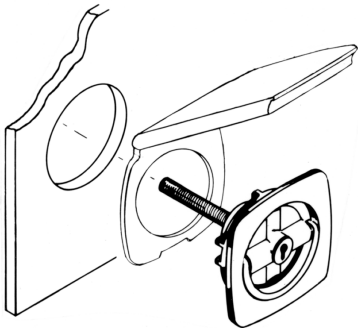

PERKO®

Cat. No. 1089#1 Series Weatherproof Covers

Typical installation and positioning on
Cat. Nos. 0931/0932 Series Lock/Latch Sets.

PERKO®

Cat. No. 1089#3 Series Weatherproof Covers

Typical installation and positioning on
Cat. Nos. 1031/1032 Series Lock/Latch Sets.